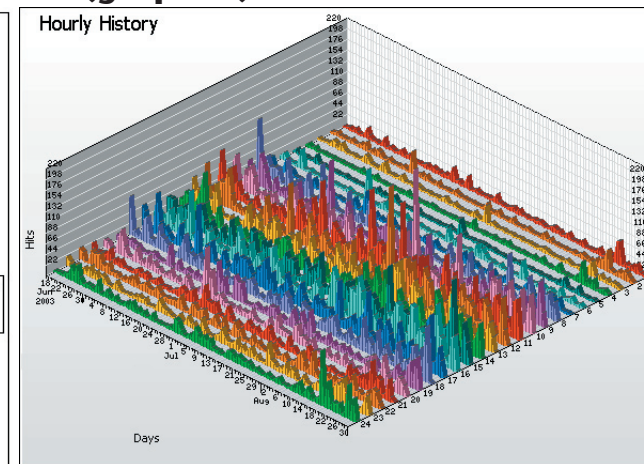

## Summary Statistics

	Courses Live	Instructors	Students
<b>January</b>	250	359	4635
<b>February</b>	268	386	5132
<b>March</b>	865	1021	15623
<b>April</b>	867	1152	16847
<b>May</b>	867	1164	16952
<b>June</b>	869	1184	17122
<b>July</b>	945	1328	17053
<b>August</b>	743	856	15631
<b>September</b>	0	0	0
<b>October</b>	0	0	0
<b>November</b>	0	0	0
<b>December</b>	0	0	0

## Summary Statistics (graphed)