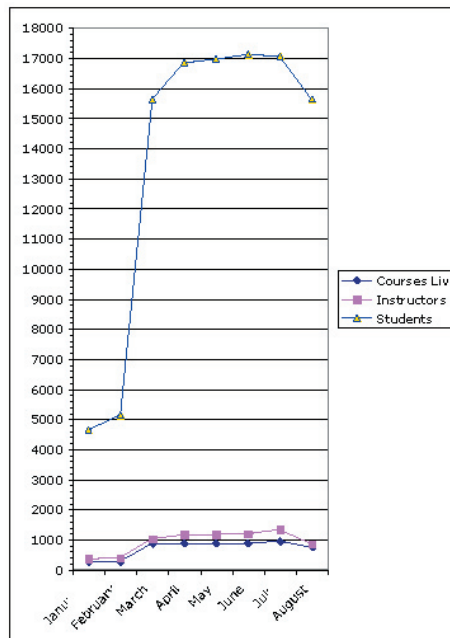

Blackboard Monthly Report: August 2005

5th September 2005

Summary Statistics

	Courses Live	Instructors	Students
January	250	359	4635
February	268	386	5132
March	865	1021	15623
April	867	1152	16847
May	867	1164	16952
June	869	1184	17122
July	945	1328	17053
August	743	856	15631
September	0	0	0
October	0	0	0
November	0	0	0
December	0	0	0

Summary Statistics (graphed)

August Blackboard Specific Call Resolution Times

	Support Calls
Immediate	865
less than 5 minutes	1015
5-15 minutes	519
15-60 minutes	477
1-2 hours	113
2-5 hours	68
5-12 hours	31
12-24 hours	48
1-2 days	15
2-4 days	3
4-7 days	0
Greater than 7 days	0
Total	3154

Hourly Access Data (August)

Hourly History									
	Time	Hits	%	Bytes	%	Sessions	Visitors	Pages	Errors
1	00:00 - 00:59	691	1.57%	8.2MB	1.50%	11,446	10,628	344	46
2	01:00 - 01:59	594	1.35%	8.1MB	1.48%	10,744	9,354	412	89
3	02:00 - 02:59	449	1.02%	5.9MB	1.08%	8,581	7,872	338	64
4	03:00 - 03:59	436	<1%	6.9MB	1.27%	9,004	7,840	343	95
5	04:00 - 04:59	330	<1%	5.7MB	1.04%	8,049	7,211	244	25
6	05:00 - 05:59	579	1.32%	9.6MB	1.77%	9,085	8,401	317	58
7	06:00 - 06:59	712	1.62%	8.4MB	1.55%	10,524	9,802	388	89
8	07:00 - 07:59	2,066	4.70%	25.7MB	4.72%	15,815	14,971	1,378	192
9	08:00 - 08:59	2,093	4.76%	25.9MB	4.75%	24,245	23,348	771	135
10	09:00 - 09:59	2,982	6.78%	35.9MB	6.60%	29,500	27,465	948	63
11	10:00 - 10:59	3,495	7.95%	43.3MB	7.94%	31,064	29,032	1,196	146
12	11:00 - 11:59	3,545	8.06%	46.1MB	8.47%	33,203	30,786	1,124	107
13	12:00 - 12:59	3,019	6.86%	36.8MB	6.76%	31,218	29,625	989	89
14	13:00 - 13:59	2,957	6.72%	35.6MB	6.53%	31,884	30,296	1,044	77
15	14:00 - 14:59	3,197	7.27%	38.8MB	7.12%	35,378	33,752	1,067	93
16	15:00 - 15:59	3,474	7.90%	42.5MB	7.81%	33,099	30,856	1,116	107
17	16:00 - 16:59	2,965	6.74%	38.6MB	7.09%	31,317	29,635	968	94
18	17:00 - 17:59	2,120	4.82%	24.9MB	4.57%	24,965	23,679	756	73
19	18:00 - 18:59	1,461	3.32%	17.8MB	3.27%	21,318	20,426	570	72
20	19:00 - 19:59	1,543	3.51%	17.2MB	3.16%	20,931	19,162	633	81
21	20:00 - 20:59	1,344	3.06%	15.9MB	2.92%	19,181	17,738	507	57
22	21:00 - 21:59	1,513	3.44%	18.2MB	3.35%	23,721	22,457	583	57
23	22:00 - 22:59	1,171	2.66%	12.8MB	2.36%	17,750	16,465	557	114
24	23:00 - 23:59	1,252	2.85%	15.8MB	2.90%	18,416	16,788	628	178
	Average	1,832	4.16%	22.7MB	4.17%	21,268	19,899	717	91
24	Totals	43,988	100%	544.5MB	100%	10,747	4,518	17,221	2,201